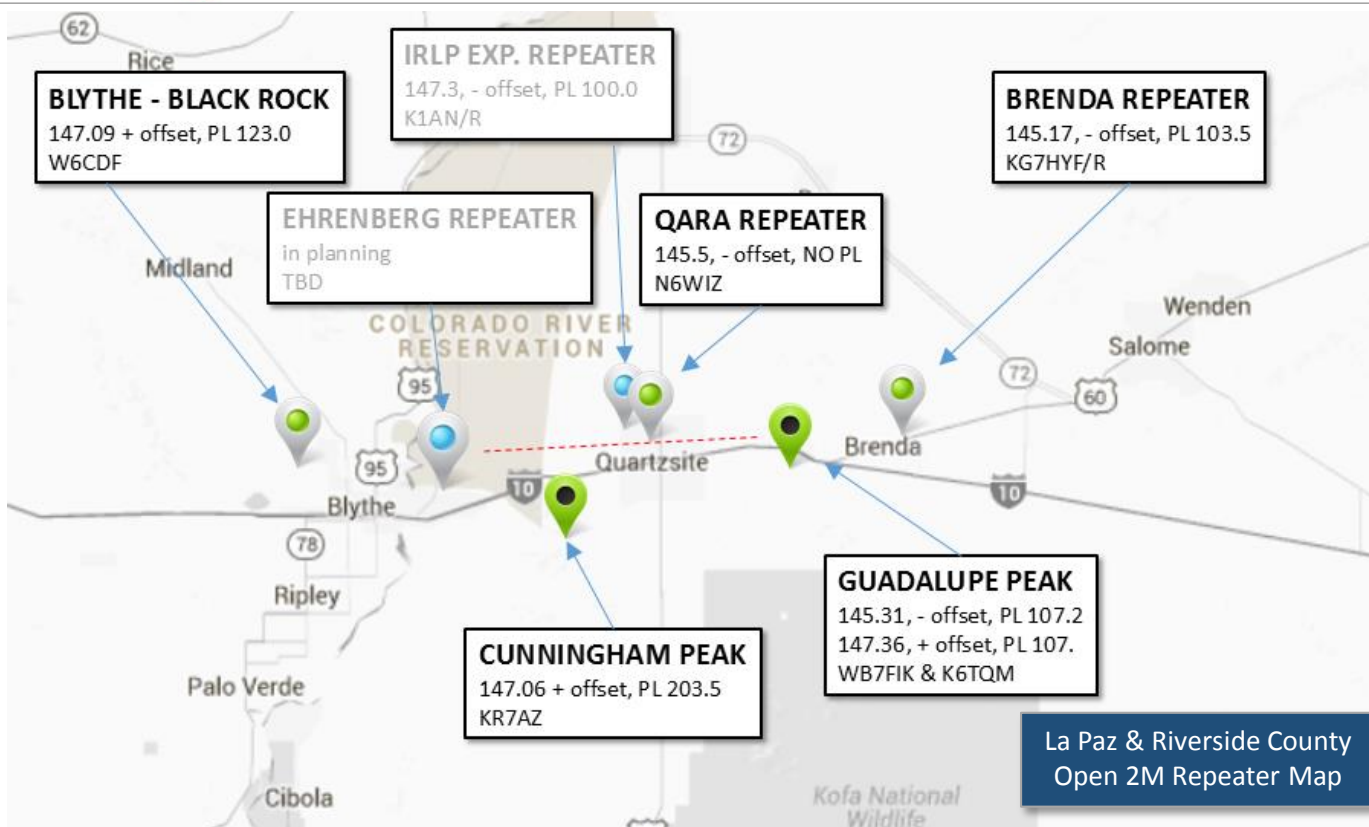

AZARA Amateur Radio Guide – La Paz County

Arizona Amateur Radio Association - www.AZARA.org

updated 11 Feb 2016

	Chan nel	Name	Freq	Offset	Tone	Comments
REPEATERS	1	▶AZARA Youth Net◀ Cunningham Peak	147.060	+ 0.6	203.5	▶AZARA Youth Net◀ Quartzsite – Ehrenberg - Blythe
	2	Guadalupe Peak	145.310	- 0.6	107.2	Quartzsite – Bouse – Brenda - Hope
	3	QARA Repeater	145.500	- 0.6	None	Quartzsite
	4	Brenda Repeater	145.17	- 0.6	103.5	Brenda
SIMPLEX	5	National Calling Frequency	146.520			Good place to listen and meet local friends. Move long calls to other freq.
	6	Channel Option 6	146.540			Option to use for nearby contacts
	7	Channel Option 7	146.560			Option to use for nearby contacts
LISTEN	8	International Space Station	145.800			Best time to listen between 12:30-1:30am and 11:30-12:30pm, AZ time.
	9	National Weather Service	162.425			Continuous forecasts and warnings from the National Weather Service

For questions please contact Dave anytime at the Arizona Amateur Radio Association.

Email: Dave@AZARA.org

Phone: 602-616-8338

La Paz & Riverside County Open 2M Repeater Map