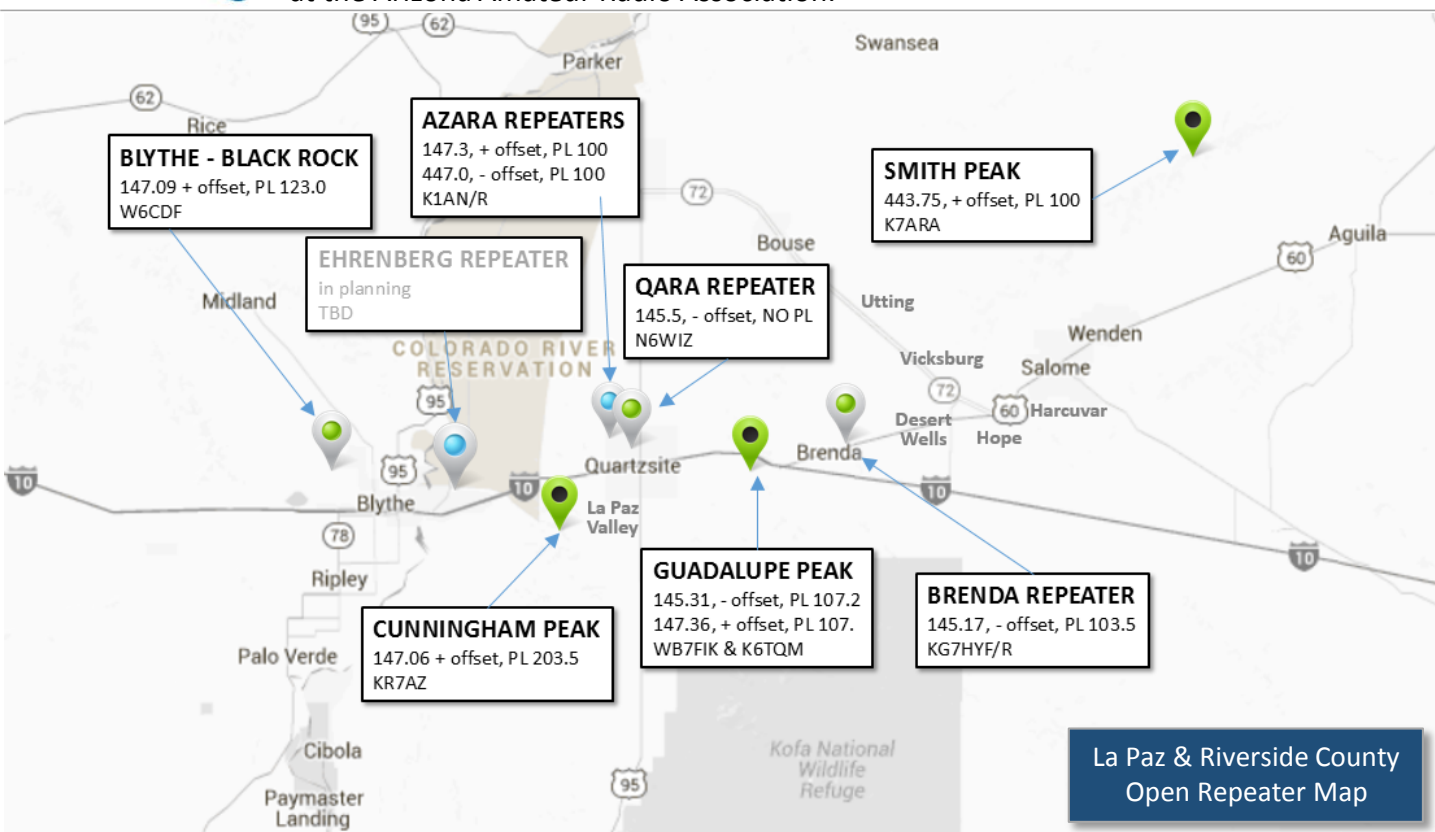

AZARA Repeater & Channel Guide – La Paz County

Arizona Amateur Radio Association - www.AZARA.org

updated 26 Jul 2016

	Channel	Name	Freq	Offset	Tone	Comments
REPEATERS	1	▶ AZARA Youth Net ◀ Cunningham Peak	147.060	+ 0.6	203.5	▶ AZARA Youth Net ◀ Quartzsite – Ehrenberg - Blythe
	2	Guadalupe Peak	145.310	- 0.6	107.2	Quartzsite – Bouse – Brenda - Hope
	3	Smith Peak	443.775	+ 5.0	100.0	Salome/Wenden <i>(Links across AZ State)</i> ⚠
	4	QARA Repeater	145.500	- 0.6	None	Quartzsite
	5	AZARA – 2M	147.300	+ 0.6	100	Quartzsite
	6	AZARA – 70cm	447.000	- 5.0	100	Quartzsite
	7	Brenda Repeater	145.170	- 0.6	103.5	Brenda
SIMPLEX	8	National Calling Frequency	146.520			Good place to listen and meet local friends. Move longer calls to other freq.
	9	Channel Option	146.540			Option to use for nearby contacts
	10	Channel Option	146.560			Option to use for nearby contacts
LISTEN	11	International Space Station	145.800			Best time to listen between 12:30-1:30am and 11:30-12:30pm, AZ time.
	12	National Weather Service	162.425			Continuous forecasts and warnings from the National Weather Service

For questions please contact Dave anytime at the Arizona Amateur Radio Association.

Email: Dave@AZARA.org
Phone: 602-616-8338

La Paz & Riverside County Open Repeater Map